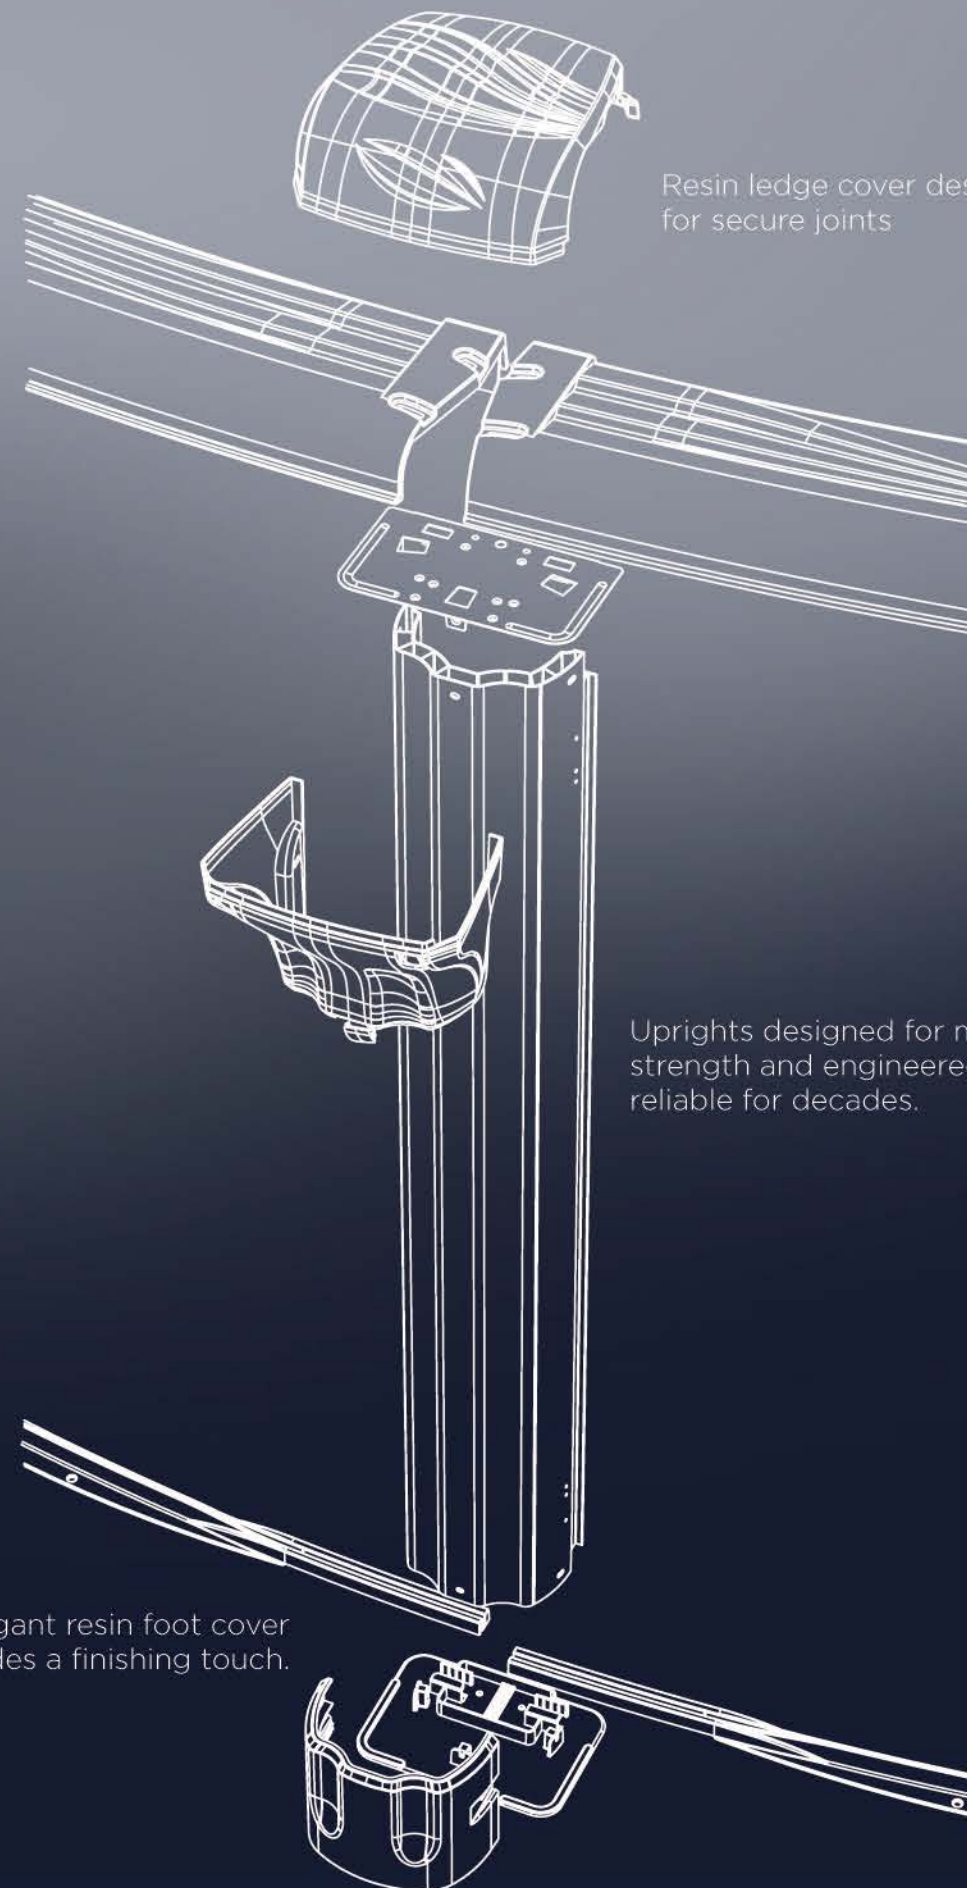

SUPERNOVA

Hybrid construction for outstanding rigidity

Resin ledge cover designed for secure joints

Uprights designed for maximum strength and engineered to be reliable for decades.

Elegant resin foot cover provides a finishing touch.

Swim
Above
Ground
com

Your above ground pool has been designed to provide you with years of safe, family fun. This entails that water safety must always be taken into account. When used incorrectly, your above ground swimming pool can be dangerous; above ground pools are shallow, and this makes diving and jumping unsafe. To ensure your above ground pool is used safely, you must observe the safety precautions that are provided to you when you purchase an above ground pool and conform to all local regulations. © Copyright 2014

54" Height

12' x 24' 15' x 26' 15' x 30' 18' x 33' 18' x 40'

Features

Hybrid Series

- 9-inch Dura filled injection-molded resin top ledge.
- Matching printed double coated Zinc Guard 275 steel uprights with top Kote
- Two-piece resin ledge covers
- Injection-molded resin bottom plates for added stability
- Elegant resin foot cover
- Avantgarde wall pattern
- Heavy corrugated wall with superior coatings
- Stainless steel hardware
- Exclusive poly-enamel inside protection
- UV protected injection-molded bottom system to protect against shifting
- Easy to assemble
- Space saver system for oval pools
 - enjoy your pool without losing your yard

Printed steel uprights match the refreshing wall pattern and are complemented with elegant resin footcovers.

SUPERNOVA
Hybrid construction for outstanding rigidity