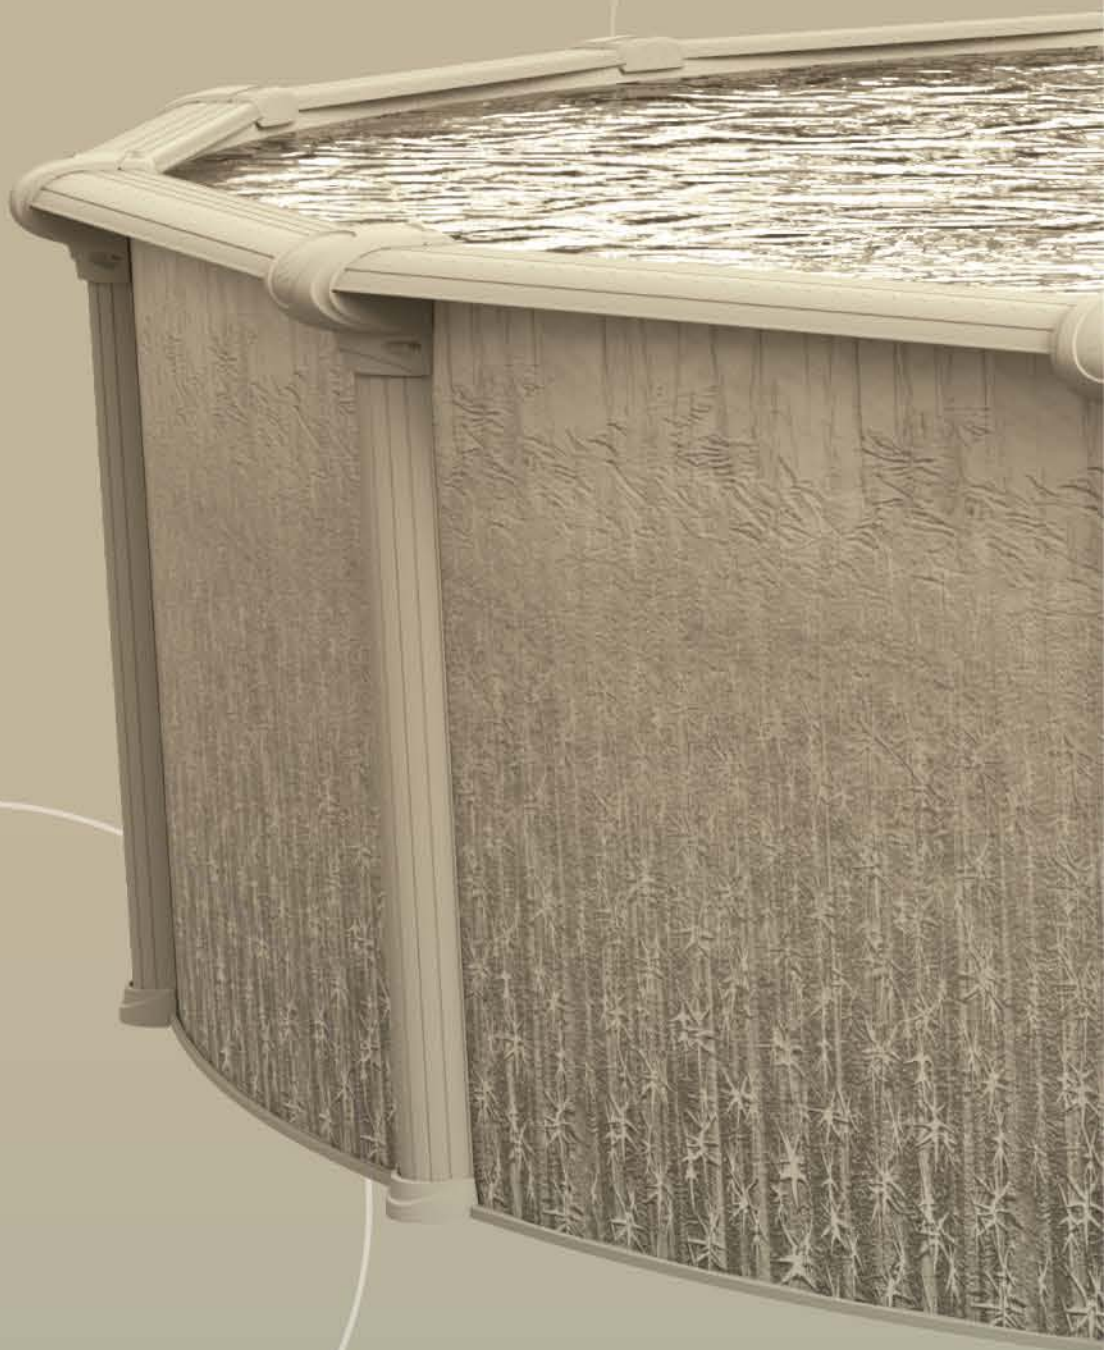

*Beauty, Strength and Design:
a great combination!*

SAHARA STR

What will you be doing this summer?
Superior materials and renowned durability,
The **V7 Steel Series** brings you the ultimate in
steel pools. Take pride in owning a quality steel
pool that is built for the long haul!

MKG-75-1054

Available color and sizes

Color

Ivory

Round

12' 15' 18' 21' 24' 27' 30'

52" Height

Oval

12' x 17' 12' x 24' 15' x 26' 15' x 30' 18' x 33'

52" Height

Features

V7 Steel Series

- 7-inch protected steel top ledges for extra resistance to weather
- Steel uprights treated with Texture-Kote
- Two-piece ledge cover and foot cover for precise fit
- Interlocking stabilizer support system for easy wall installation
- Sahara wall pattern-complements Ivory structure
- Heavy corrugated wall with superior coatings
- Easy to assemble
- Buttress system for oval pools
 - a structurally simplified design with superior strength and durability that is both efficient and attractive